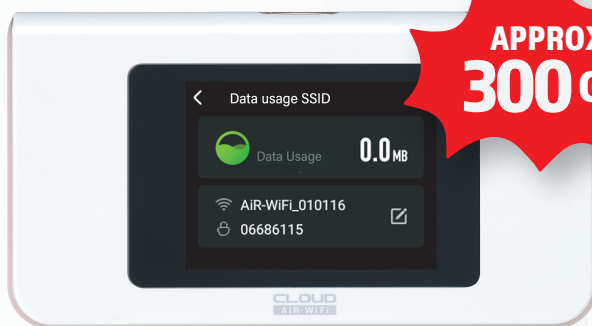

DATA ONLY

GTN PREPAID

— SIMply Amazing —

- NO REGISTRATION FEE
- IDEAL FOR SHORT-TERM USAGE
- E-SIM AVAILABLE

VALID FOR **30 Days**

50GB ¥5,000
(TAX INCLUDED)

VALID FOR **90 Days**

135GB ¥10,000
(TAX INCLUDED)

ONLINE REGISTRATION:

[HTTPS://WWW.GTN-MOBILE.COM/S/?REFERRERID=30018](https://www.gt-mobile.com/s/?referrerid=30018)

*REQUIRED DOCUMENT: PASSPORT OR RESIDENCE CARD

GTN WIFI MAX

STAY CONNECTED ON-THE-GO PORTABLE WIFI

- NO CONTRACT PERIOD.
- NO CANCELLATION FEE.
- CONVENIENCE STORE PAYMENT IS ACCEPTED.
- THE DEPOSIT FEE OF ¥10,000 IS REFUNDABLE.
- AFTER 10GB DAILY ALLOWANCE IS USED UP, THE MAXIMUM SPEED OF 150MBPS WILL DECREASE TO 128KBPS.

APPROX.
300GB*

¥5,390 /Month
(TAX INCLUDED)

LIFESTYLE SUPPORT APP *OPTIONAL SERVICE

With this app, you can contact support via chat or call for assistance in 24 languages! Request interpretation for various situations directly through the app!!